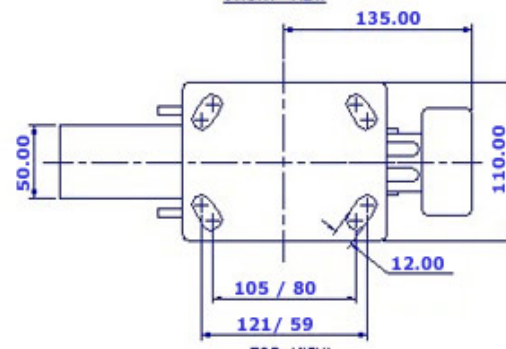

FRONT VIEW

TOP VIEW

ALL DIMENSIONS ARE IN "mm"

GRDE-62S-SEB-TL