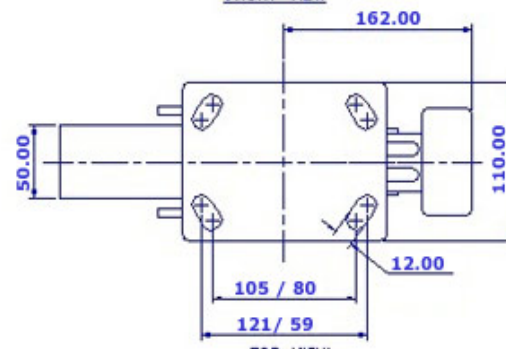

FRONT VIEW

TOP VIEW

ALL DIMENSIONS ARE IN "mm"

GRDE-82S-SFS-TL