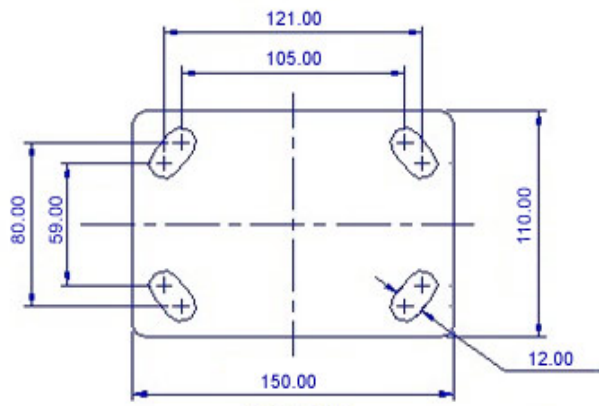

FRONT VIEW

TOP VIEW

ALL DIMENSIONS ARE IN "mm"

GRDE-42R-SFS