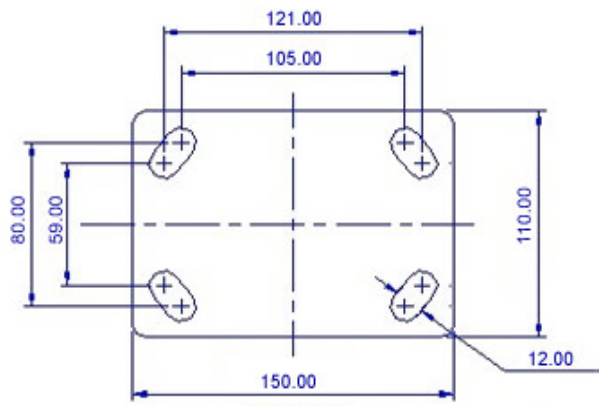

FRONT VIEW

TOP VIEW

ALL DIMENSIONS ARE IN "mm"

GRDE-102R-SZS