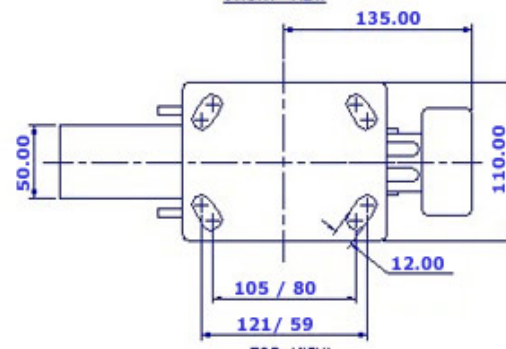

FRONT VIEW

TOP VIEW

ALL DIMENSIONS ARE IN "mm"

GRDE-62S-SZS-TL