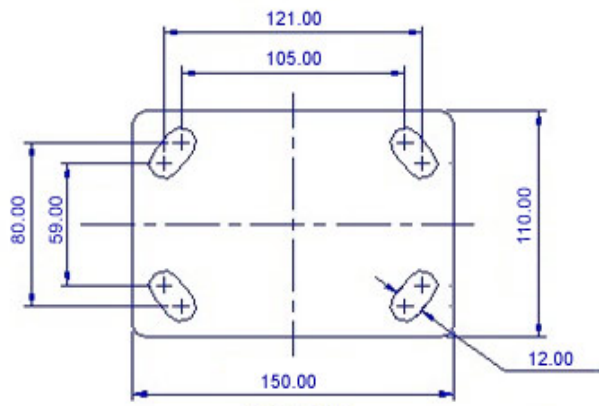

FRONT VIEW

TOP VIEW

ALL DIMENSIONS ARE IN "mm"

GRDE-52R-SZS