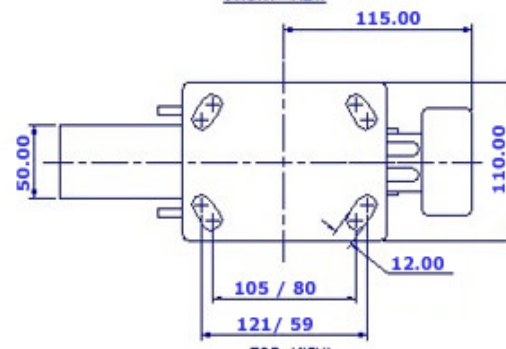

FRONT VIEW

TOP VIEW

ALL DIMENSIONS ARE IN "mm"

GRDE-52S-SZS-TL