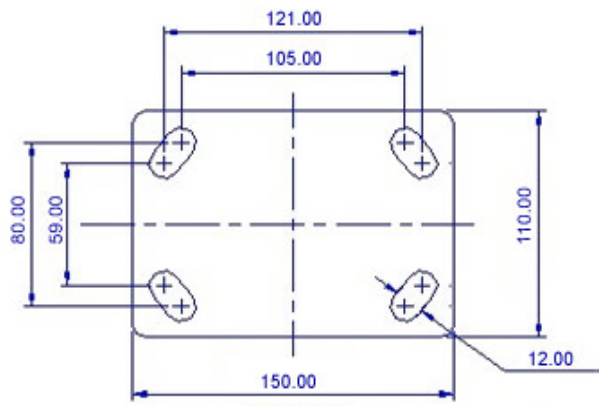

FRONT VIEW

TOP VIEW

ALL DIMENSIONS ARE IN "mm"

GRDE-82R-MCNY