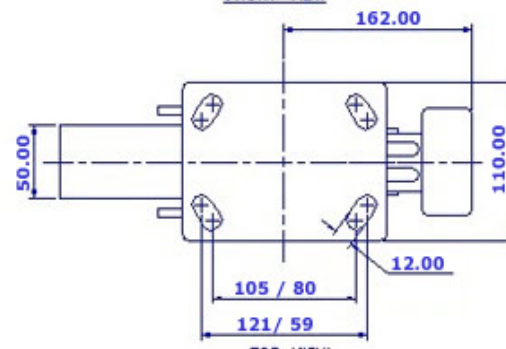

FRONT VIEW

TOP VIEW

ALL DIMENSIONS ARE IN "mm"

GRDE-82S-MCNY-TL