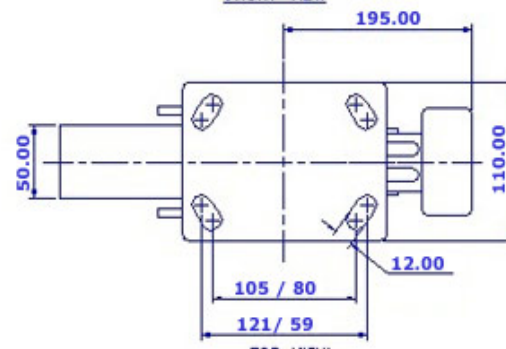

FRONT VIEW

TOP VIEW

ALL DIMENSIONS ARE IN "mm"

GRDE-102S-MCI-TL