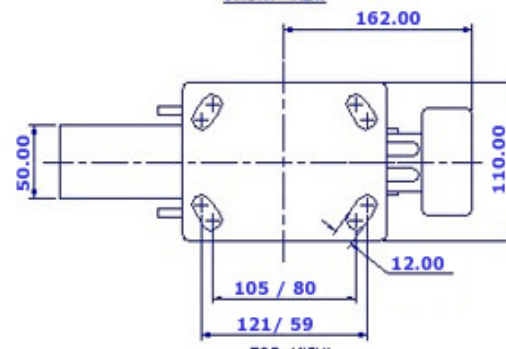

FRONT VIEW

TOP VIEW

ALL DIMENSIONS ARE IN "mm"

GRDE-82S-MCI-TL