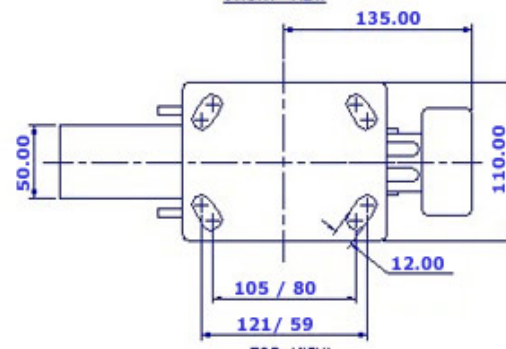

FRONT VIEW

TOP VIEW

ALL DIMENSIONS ARE IN "mm"

GRDE-62S-MCI-TL