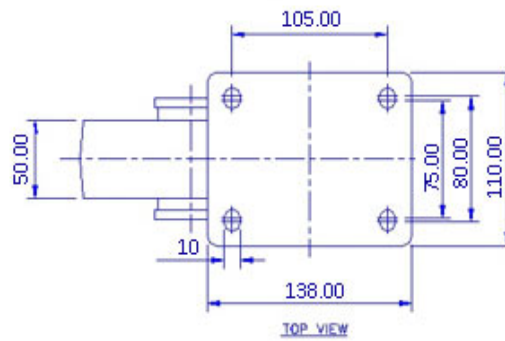

FRONT VIEW

TOP VIEW

ALL DIMENSIONS ARE IN "mm"

GGSE-SPR-82R-SEB