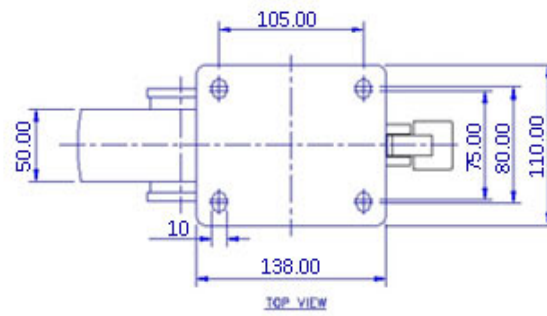

FRONT VIEW

TOP VIEW

ALL DIMENSIONS ARE IN "mm"

GGSE-SPR-82S-SEB-WFB