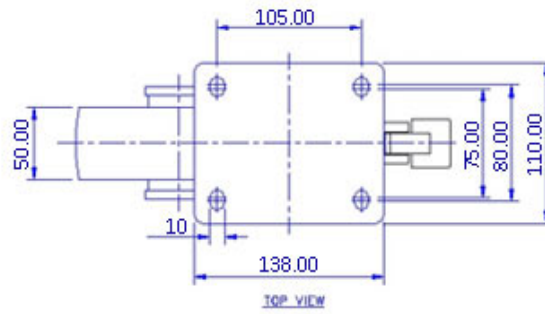

FRONT VIEW

TOP VIEW

ALL DIMENSIONS ARE IN "mm"

GGSE-SPR-52S-SEB-WFB