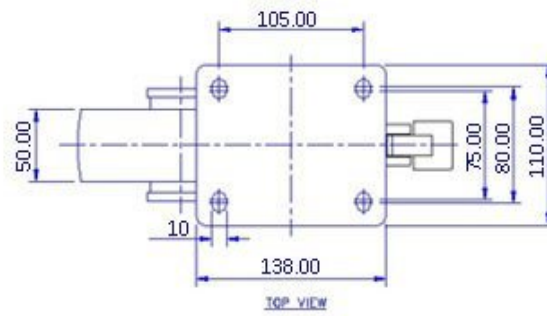

FRONT VIEW

TOP VIEW

ALL DIMENSIONS ARE IN "mm"

GGSE-SPR-42S-SEB-WFB