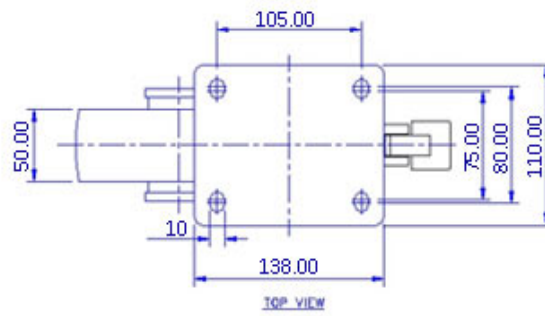

FRONT VIEW

TOP VIEW

ALL DIMENSIONS ARE IN "mm"

GGSE-SPR-82S-SFS-WFB