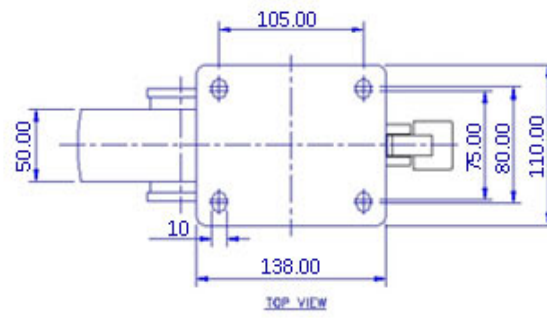

FRONT VIEW

TOP VIEW

ALL DIMENSIONS ARE IN "mm"

GGSE-SPR-42S-SFS-WFB