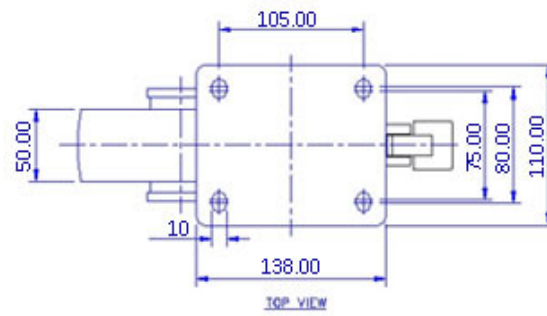

FRONT VIEW

TOP VIEW

ALL DIMENSIONS ARE IN "mm"

GGSE-SPR-82S-SZS-WFB