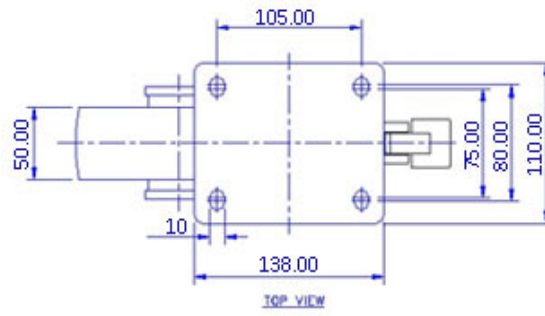

FRONT VIEW

TOP VIEW

ALL DIMENSIONS ARE IN "mm"

GGSE-SPR-52S-SZS-WFB