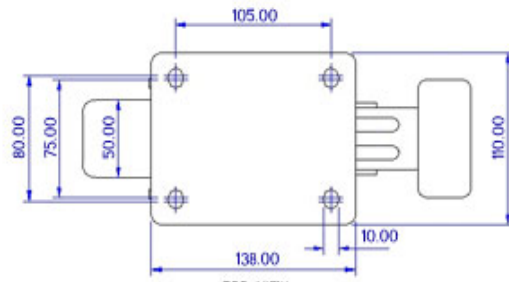

FRONT VIEW

TOP VIEW

ALL DIMENSIONS ARE IN "mm"

GGSE-82S-MCI-TL