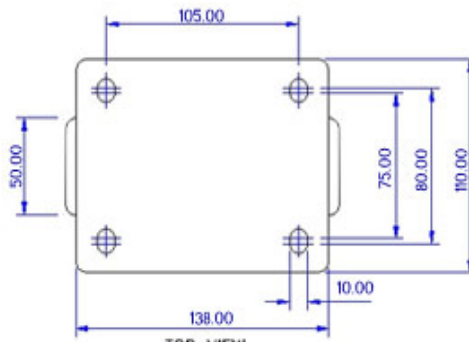

FRONT VIEW

TOP VIEW

ALL DIMENSIONS ARE IN "mm"

GGSE-52R-MCI