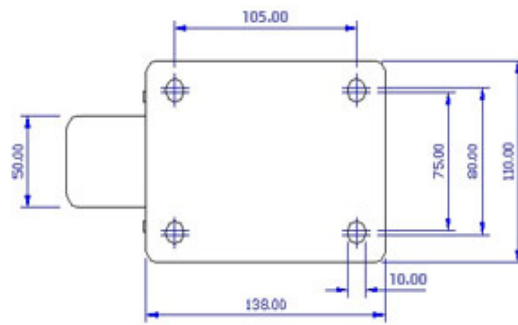

FRONT VIEW

TOP VIEW

ALL DIMENSIONS ARE IN "mm"

GGSE-52S-MCI