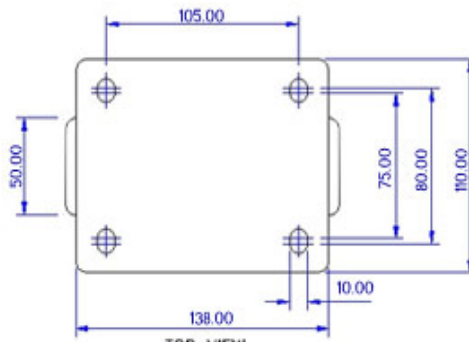

FRONT VIEW

TOP VIEW

ALL DIMENSIONS ARE IN "mm"

GGSE-42R-MCI