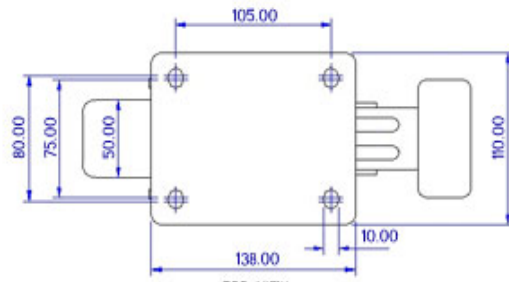

FRONT VIEW

TOP VIEW

ALL DIMENSIONS ARE IN "mm"

GGSE-42S-MCI-TL