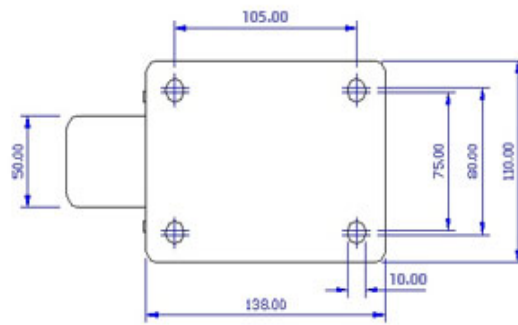

FRONT VIEW

TOP VIEW

ALL DIMENSIONS ARE IN "mm"

GGSE-42S-MCI