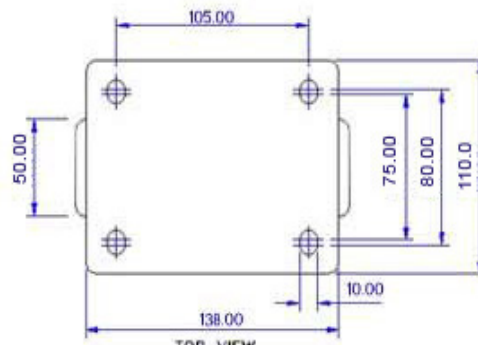

FRONT VIEW

TOP VIEW

ALL DIMENSIONS ARE IN "mm"

GGSE-82R-SFS