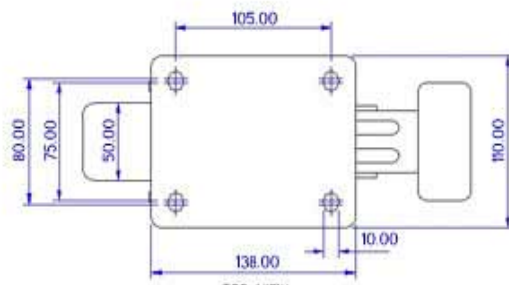

FRONT VIEW

TOP VIEW

ALL DIMENSIONS ARE IN "mm"

GGSE-82S-SFS-TL