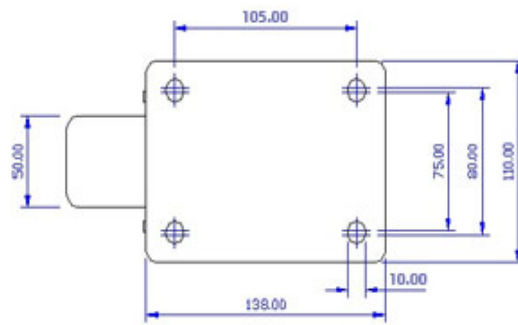

FRONT VIEW

TOP VIEW

ALL DIMENSIONS ARE IN "mm"

GGSE-82S-SFS