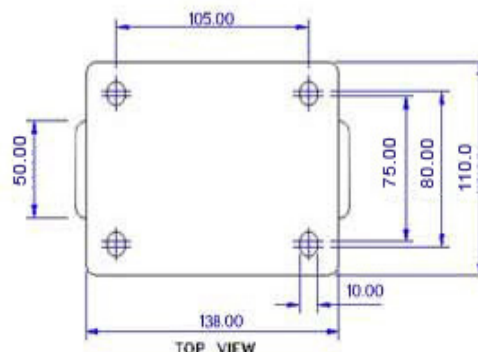

FRONT VIEW

TOP VIEW

ALL DIMENSIONS ARE IN "mm"

GGSE-62R-SFS