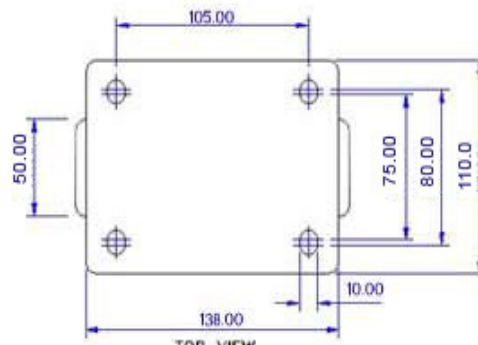

FRONT VIEW

TOP VIEW

ALL DIMENSIONS ARE IN "mm"

GGSE-52R-SFS