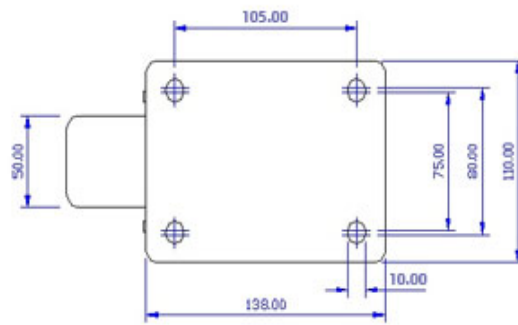

FRONT VIEW

TOP VIEW

ALL DIMENSIONS ARE IN "mm"

GGSE-52S-SFS