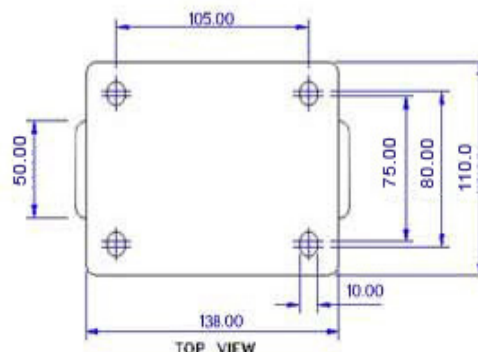

FRONT VIEW

TOP VIEW

ALL DIMENSIONS ARE IN "mm"

GGSE-42R-SFS