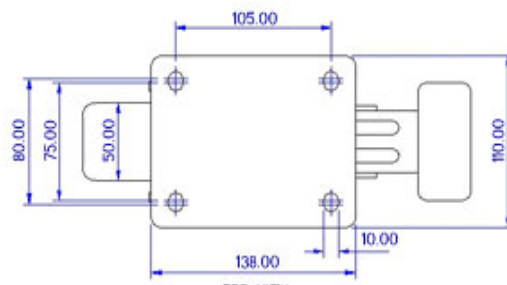

FRONT VIEW

TOP VIEW

ALL DIMENSIONS ARE IN "mm"

GGSE-82S-SZS-TL