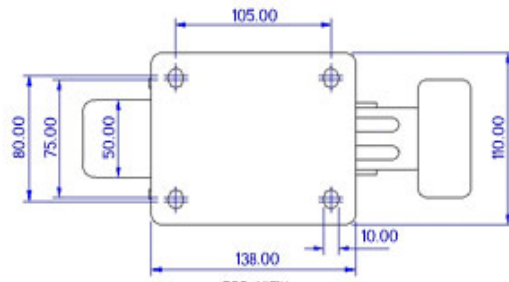

FRONT VIEW

TOP VIEW

ALL DIMENSIONS ARE IN "mm"

GGSE-42S-SZS-TL