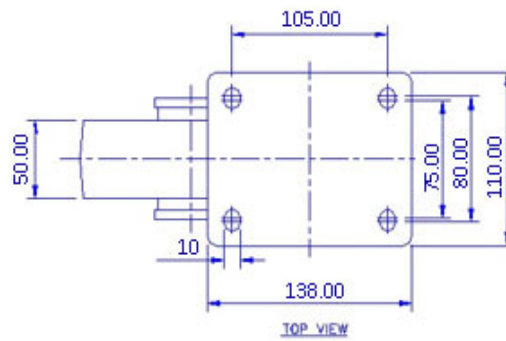

FRONT VIEW

TOP VIEW

ALL DIMENSIONS ARE IN "mm"

GHKE-SPR-82S-SEB