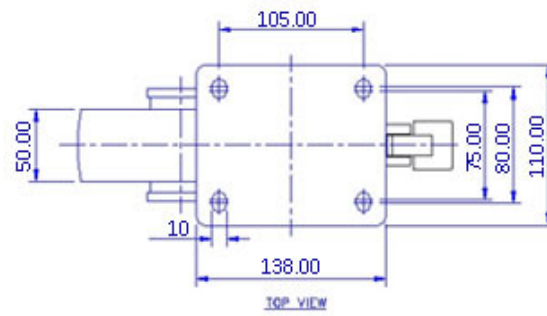

FRONT VIEW

TOP VIEW

ALL DIMENSIONS ARE IN "mm"

GHKE-SPR-62S-SEB-WFB