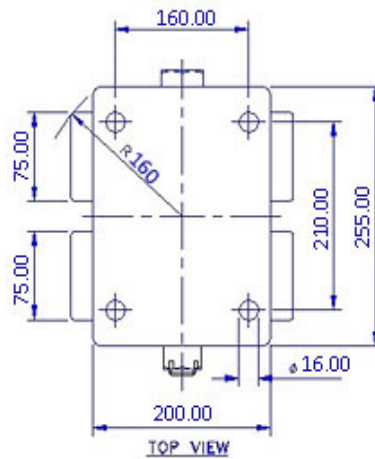

FRONT VIEW

TOP VIEW

ALL DIMENSIONS ARE IN "mm"

DABE75-63R-DF