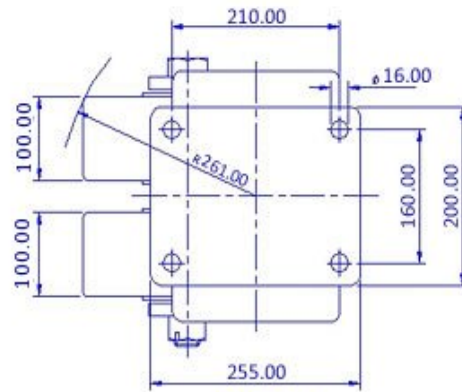

FRONT VIEW

TOP VIEW

ALL DIMENSIONS ARE IN "mm"

DABE75-124S-SFS