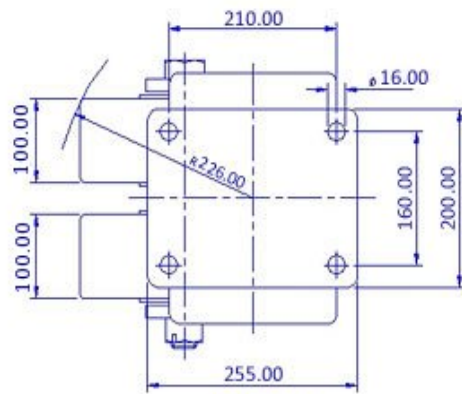

FRONT VIEW

TOP VIEW

ALL DIMENSIONS ARE IN "mm"

DABE75-104S-SFS