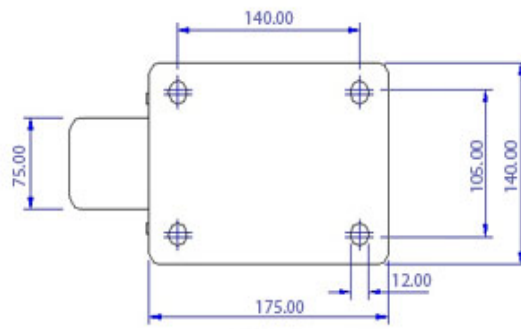

FRONT VIEW

TOP VIEW

ALL DIMENSIONS ARE IN "mm"

ABLP-63S-MCI