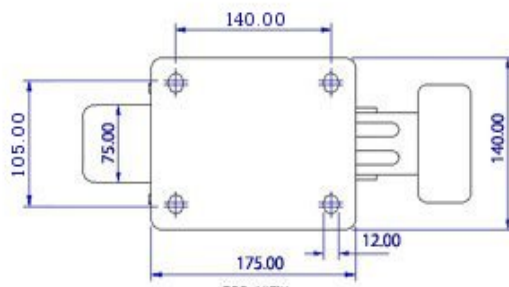

FRONT VIEW

TOP VIEW

ALL DIMENSIONS ARE IN "mm"

ABLP-123S-SEB-TL