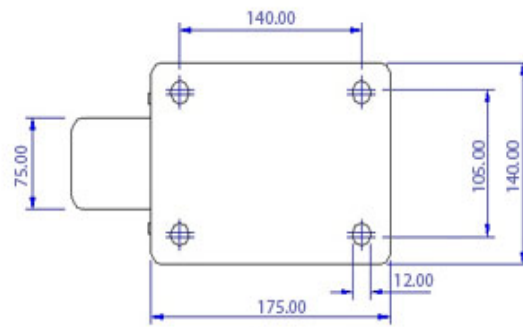

FRONT VIEW

TOP VIEW

ALL DIMENSIONS ARE IN "mm"

ABLP-103S-SEB