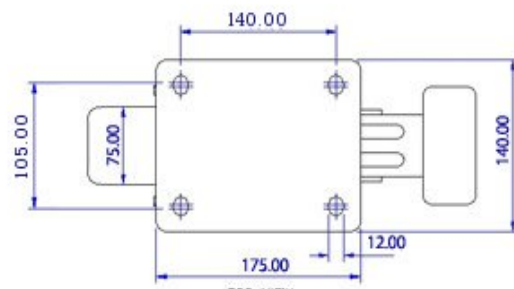

FRONT VIEW

TOP VIEW

ALL DIMENSIONS ARE IN "mm"

ABLP-63S-SEB-TL