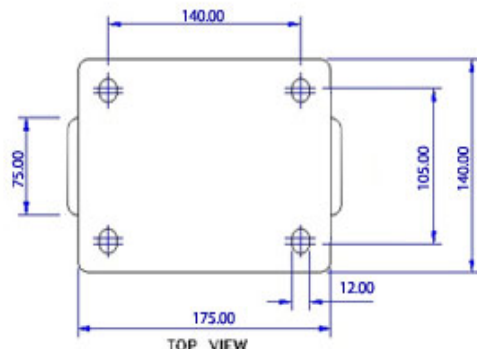

FRONT VIEW

TOP VIEW

ALL DIMENSIONS ARE IN "mm"

ABLP-123R-SFS