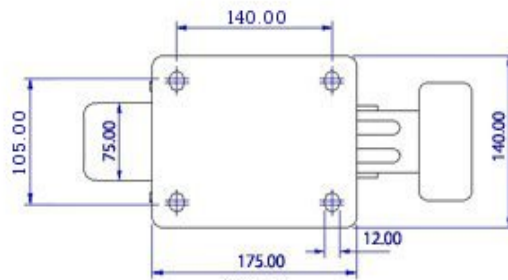

FRONT VIEW

TOP VIEW

ALL DIMENSIONS ARE IN "mm"

ABLP-123S-SFS-TL