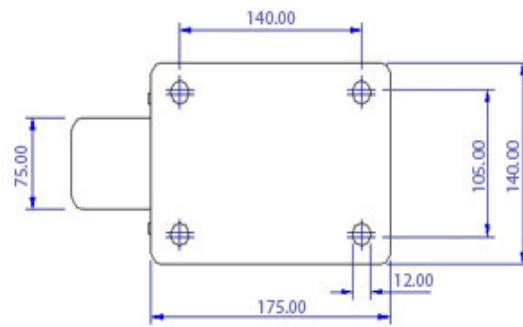

FRONT VIEW

TOP VIEW

ALL DIMENSIONS ARE IN "mm"

ABLP-123S-SFS