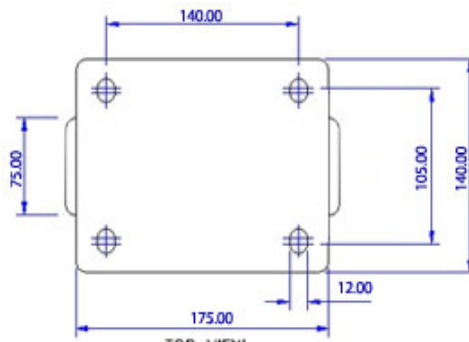

FRONT VIEW

TOP VIEW

ALL DIMENSIONS ARE IN "mm"

ABLP-103R-SFS