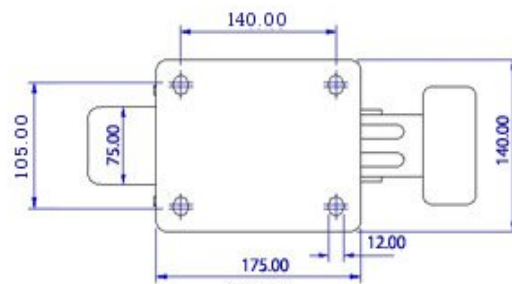

FRONT VIEW

TOP VIEW

ALL DIMENSIONS ARE IN "mm"

ABLP-63S-SFS-TL