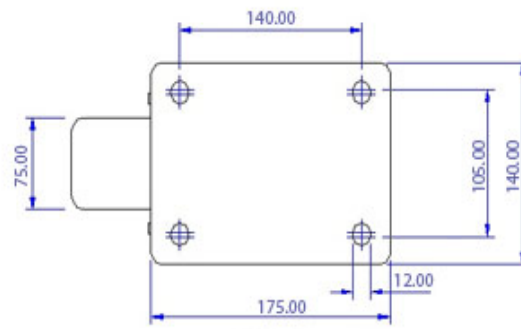

FRONT VIEW

TOP VIEW

ALL DIMENSIONS ARE IN "mm"

ABLP-63S-SFS